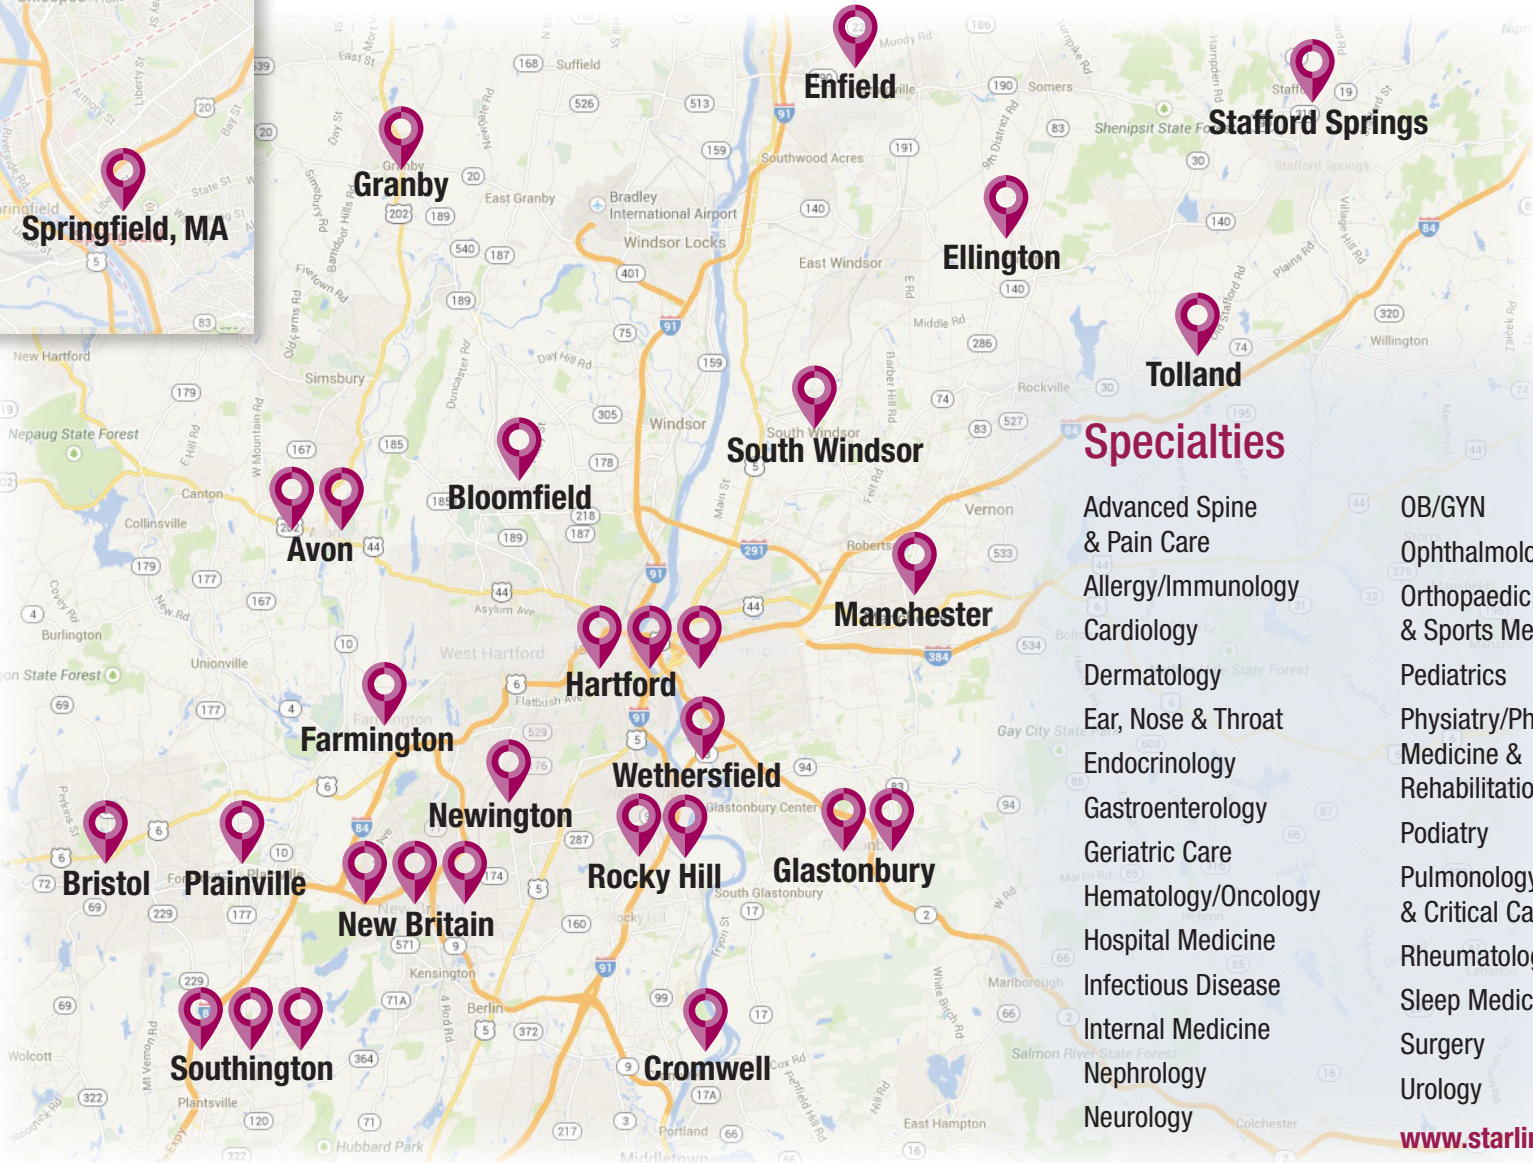

Starling
PHYSICIANS
Healthcare the way it should be

LOCATIONS

Specialties

- Advanced Spine & Pain Care
- Allergy/Immunology
- Cardiology
- Dermatology
- Ear, Nose & Throat
- Endocrinology
- Gastroenterology
- Geriatric Care
- Hematology/Oncology
- Hospital Medicine
- Infectious Disease
- Internal Medicine
- Nephrology
- Neurology

- OB/GYN
- Ophthalmology
- Orthopaedic Surgery & Sports Medicine
- Pediatrics
- Physiatry/Physical Medicine & Rehabilitation
- Podiatry
- Pulmonology & Critical Care
- Rheumatology
- Sleep Medicine
- Surgery
- Urology

www.starlingphysicians.com